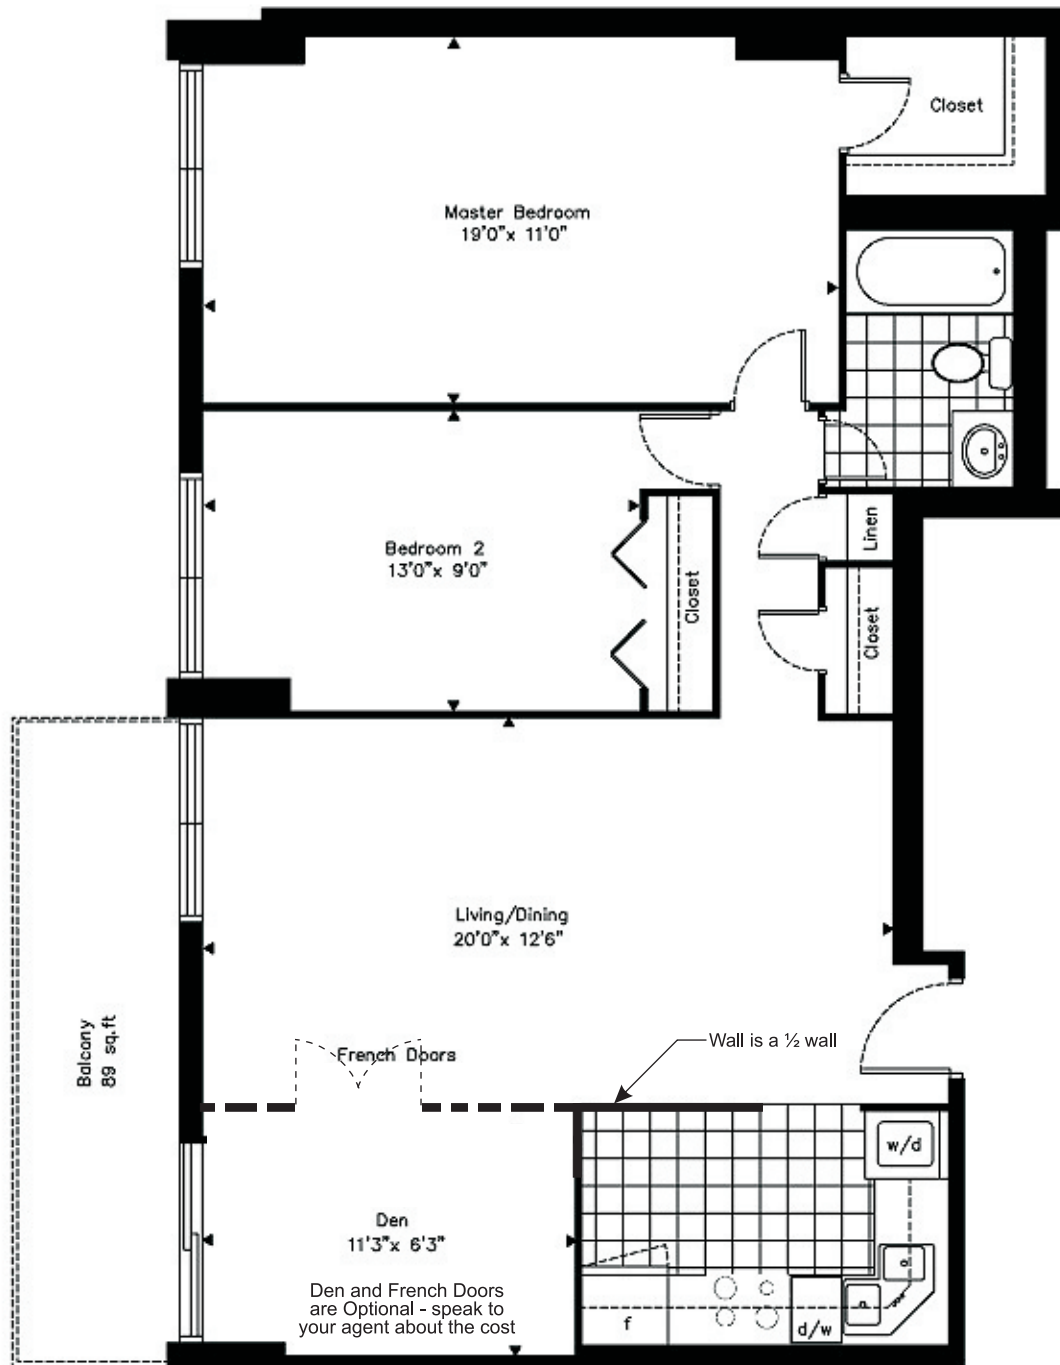

Jerome

02

two bedroom + den

939 sq.ft.

89 sq.ft. Balcony

1,028 sq.ft Total

5949 Yonge Street
Steeles Avenue